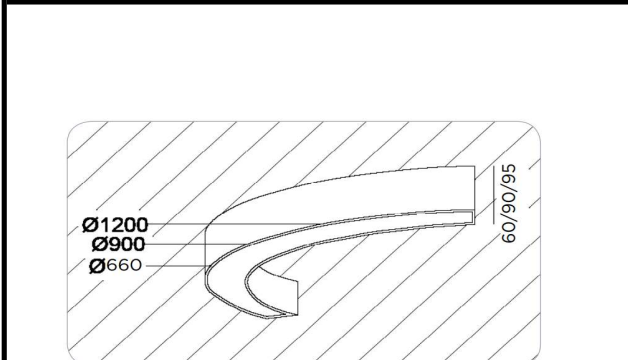

Sovitron Interior Pvt.Ltd.

Model Name	ARC Surface / DLACARCDSD-35
Description	Architectural Light

Technical description	Image
-----------------------	-------

Dimension	L=Customised H=60/90/95mm
Frame	Aluminium
Color Tempertaure	3000K
Power	35W
Total Luminous Flux	2800 lm
Efficacy	80 lm/W
IP rating	50
Color Rendering	≥80
Mounting	Surface
Optics	White Opal Diffuser
Dimming	NON-Dimmable
Operating Voltage	220-240 VAC
Standard Lifetime	L70 minimum at 50,000 burning hours

Dimension diagram

Remarks:-

Address: Plot #7 Saroorpur-Nangla Industrial Area,Ballabgharh-Sohna Road,Faridabad-121005
Email: info@sovitron.com